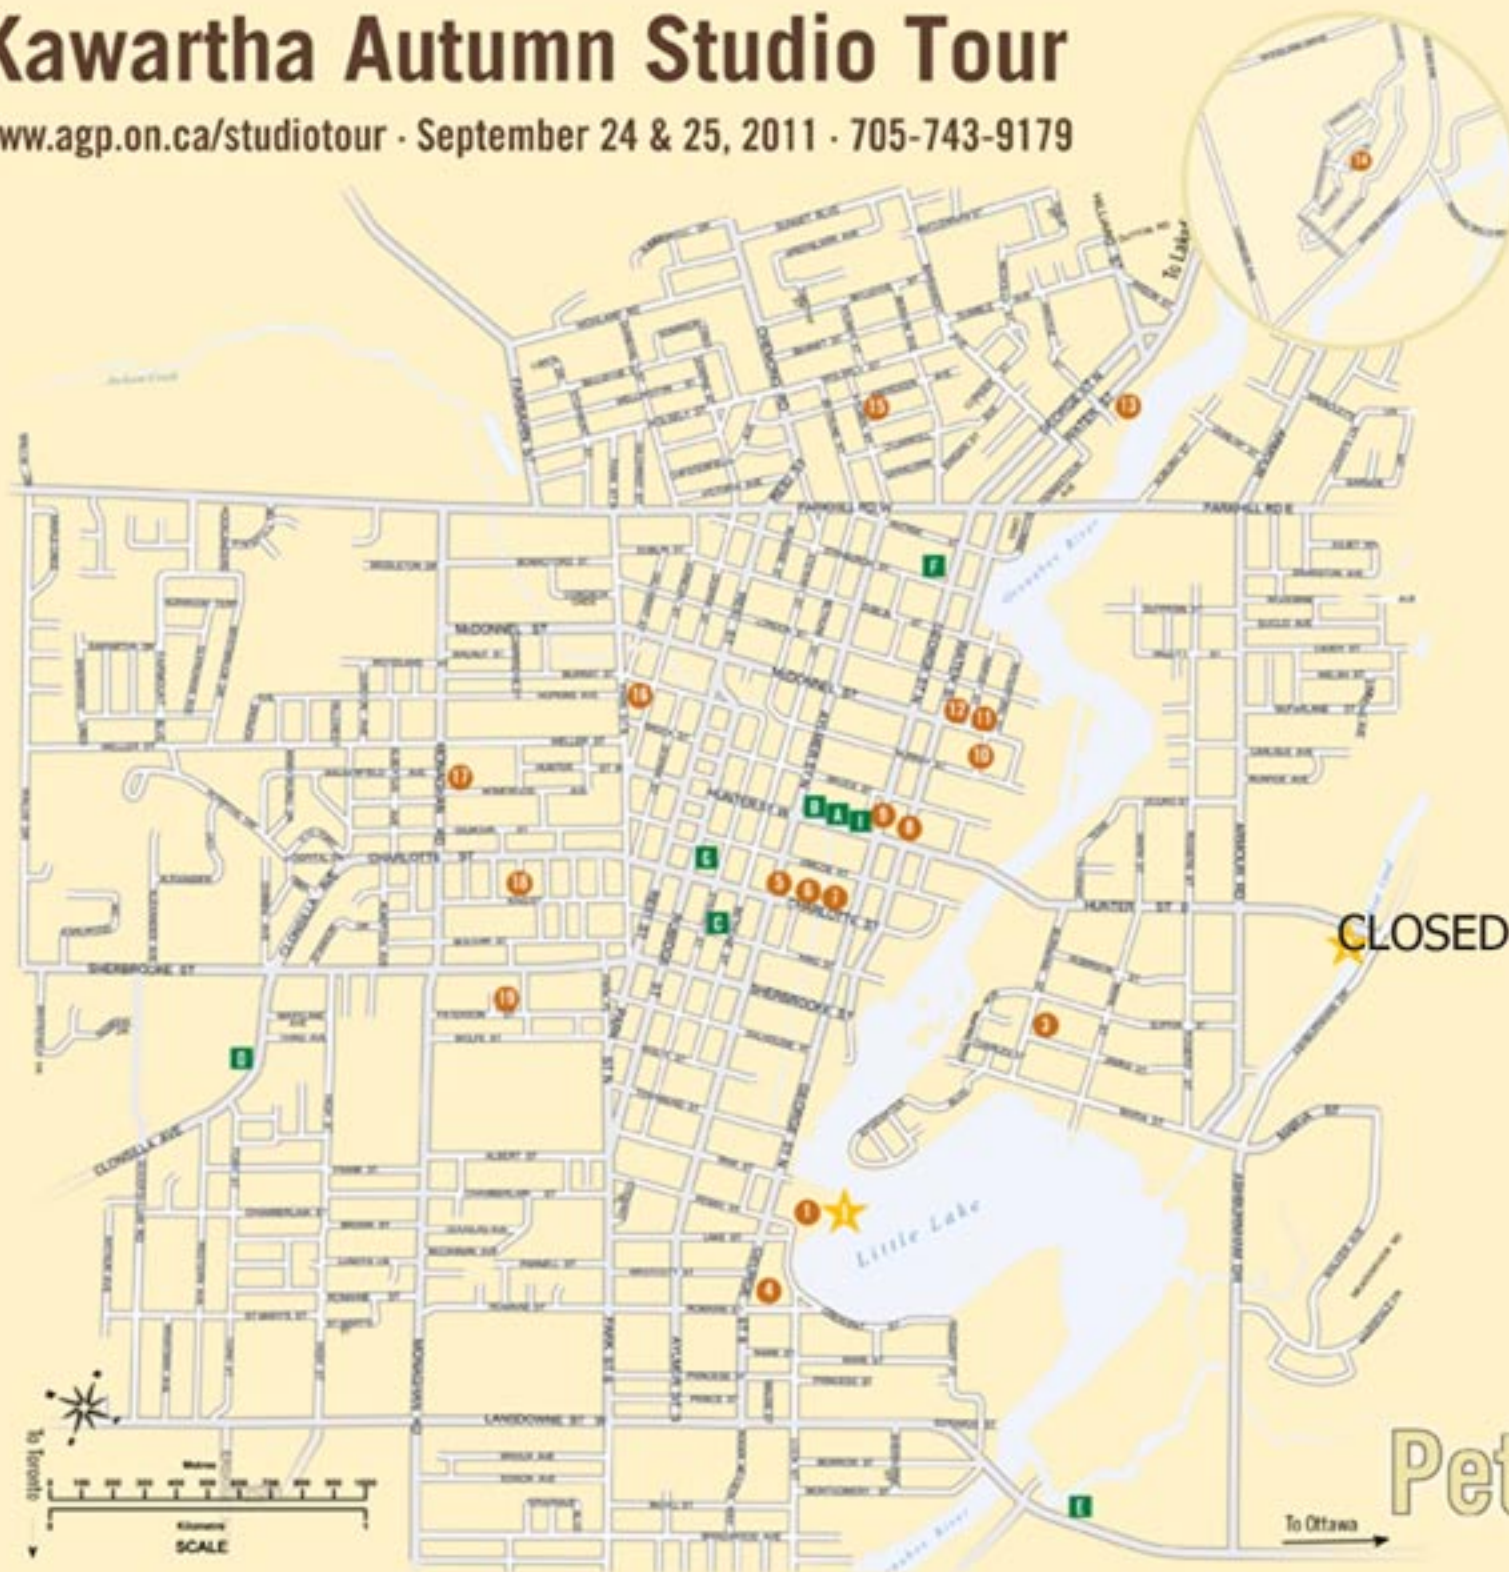

Kawartha Autumn Studio Tour

www.agp.on.ca/studiotour · September 24 & 25, 2011 · 705-743-9179

- ★ | Art Gallery of Peterborough, Brian Wagner *
- ★ **CLOSED** | The Upper Waterway Peterborough Lift Lock Visitor Centre *
- 3 | Frances De Actis
- 4 | Suzanne Woods
- 5 | Sandy MacFarlane *
- 6 | Rob Niezen *
- 7 | Jenni Johnston *
- 8 | Mary McLoughlin
- 9 | Peer Christensen
- 10 | Shannon Taylor
- 11 | Paul Oldham *
- 12 | Leanne Baird *
- 13 | Gene Canning *
- 14 | Emil Varga
- 15 | Patrick Fitzgerald
- 16 | Bronson Smith
- 17 | Nan Sidler
- 18 | Roz Hermant
- 19 | Victoria Wallace

City of
Peterborough